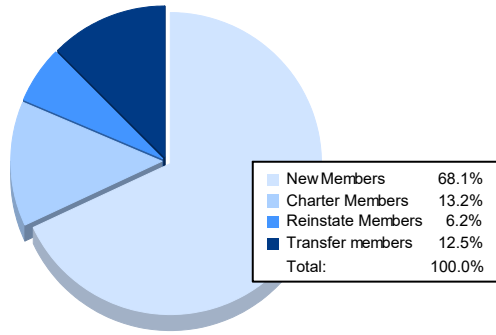

Multiple District C

As of June 2021 Cumulative

Year	New Clubs	Dropped Clubs	Gain/ Loss Clubs	New Members	Charter Members	Reinstate Members	Transfer Members	Total Member Added	Total Members Dropped	Gain/ Loss Members
2016-2017	2	5	-3	362	55	26	25	468	554	-86
2017-2018	1	3	-2	361	37	12	40	450	658	-208
2018-2019	0	1	-1	287	6	21	20	334	451	-117
2019-2020	0	1	-1	222	1	15	18	256	375	-119
2020-2021	1	6	-5	175	34	16	32	257	466	-209
Average	1	3	-2	281	27	18	27	353	501	-148

Membership Composition June 2021 Cumulative

Gender Composition June 2021 Cumulative