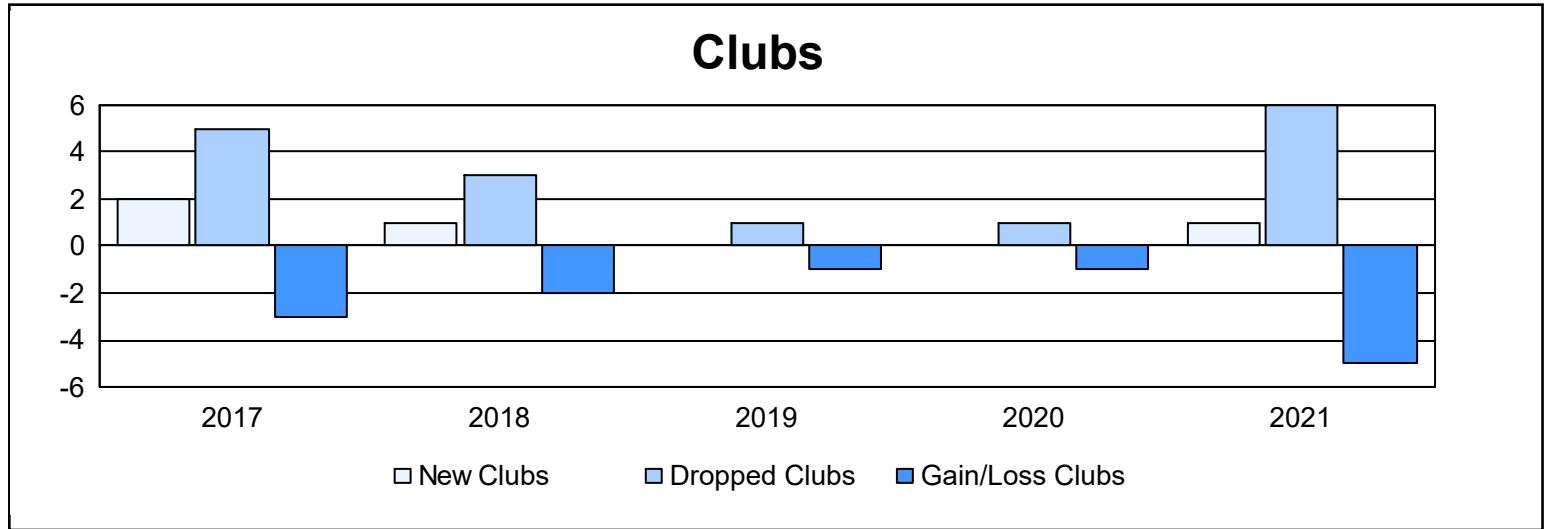

Multiple District C

As of June 2021 Cumulative

Year	New Clubs	Dropped Clubs	Gain/ Loss Clubs	New Members	Charter Members	Reinstate Members	Transfer Members	Total Member Added	Total Members Dropped	Gain/ Loss Members
2016-2017	2	5	-3	362	55	26	25	468	554	-86
2017-2018	1	3	-2	361	37	12	40	450	658	-208
2018-2019	0	1	-1	287	6	21	20	334	451	-117
2019-2020	0	1	-1	222	1	15	18	256	375	-119
2020-2021	1	6	-5	175	34	16	32	257	466	-209
Average	1	3	-2	281	27	18	27	353	501	-148

Membership Composition June 2021 Cumulative

Gender Composition June 2021 Cumulative