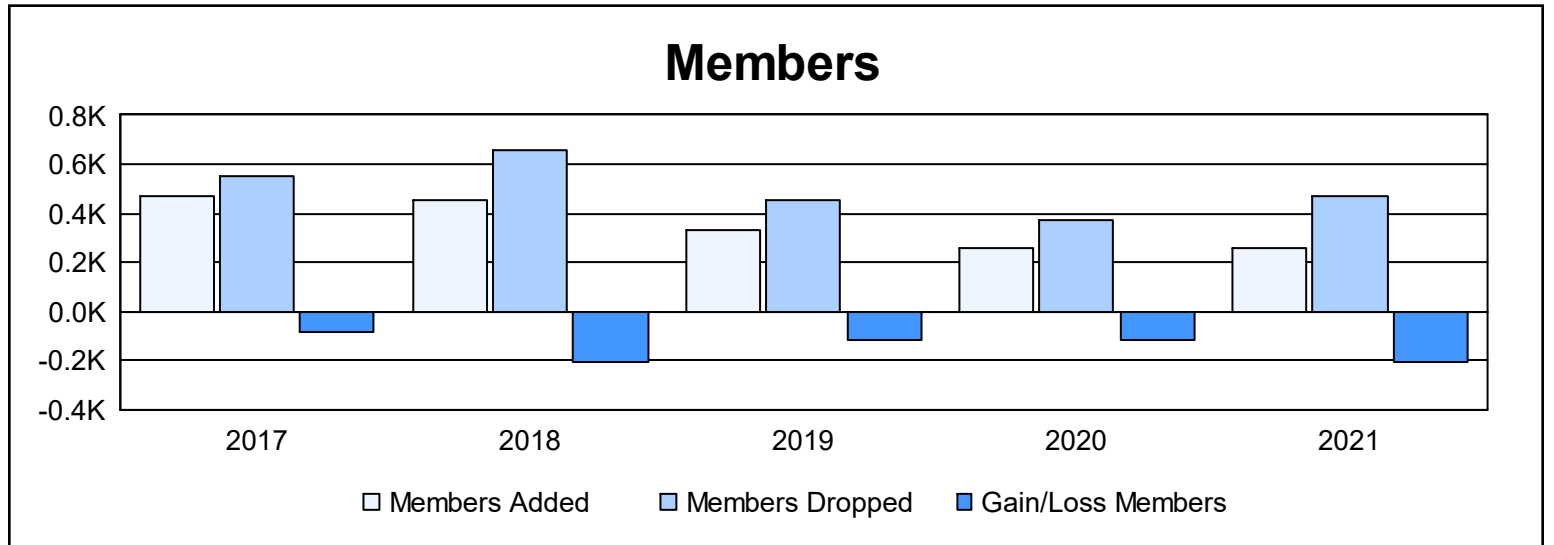

Multiple District C

As of June 2021 Cumulative

Year	New Clubs	Dropped Clubs	Gain/ Loss Clubs	New Members	Charter Members	Reinstate Members	Transfer Members	Total Member Added	Total Members Dropped	Gain/ Loss Members
2016-2017	2	5	-3	362	55	26	25	468	554	-86
2017-2018	1	3	-2	361	37	12	40	450	658	-208
2018-2019	0	1	-1	287	6	21	20	334	451	-117
2019-2020	0	1	-1	222	1	15	18	256	375	-119
2020-2021	1	6	-5	175	34	16	32	257	466	-209
Average	1	3	-2	281	27	18	27	353	501	-148

Membership Composition June 2021 Cumulative

Gender Composition June 2021 Cumulative